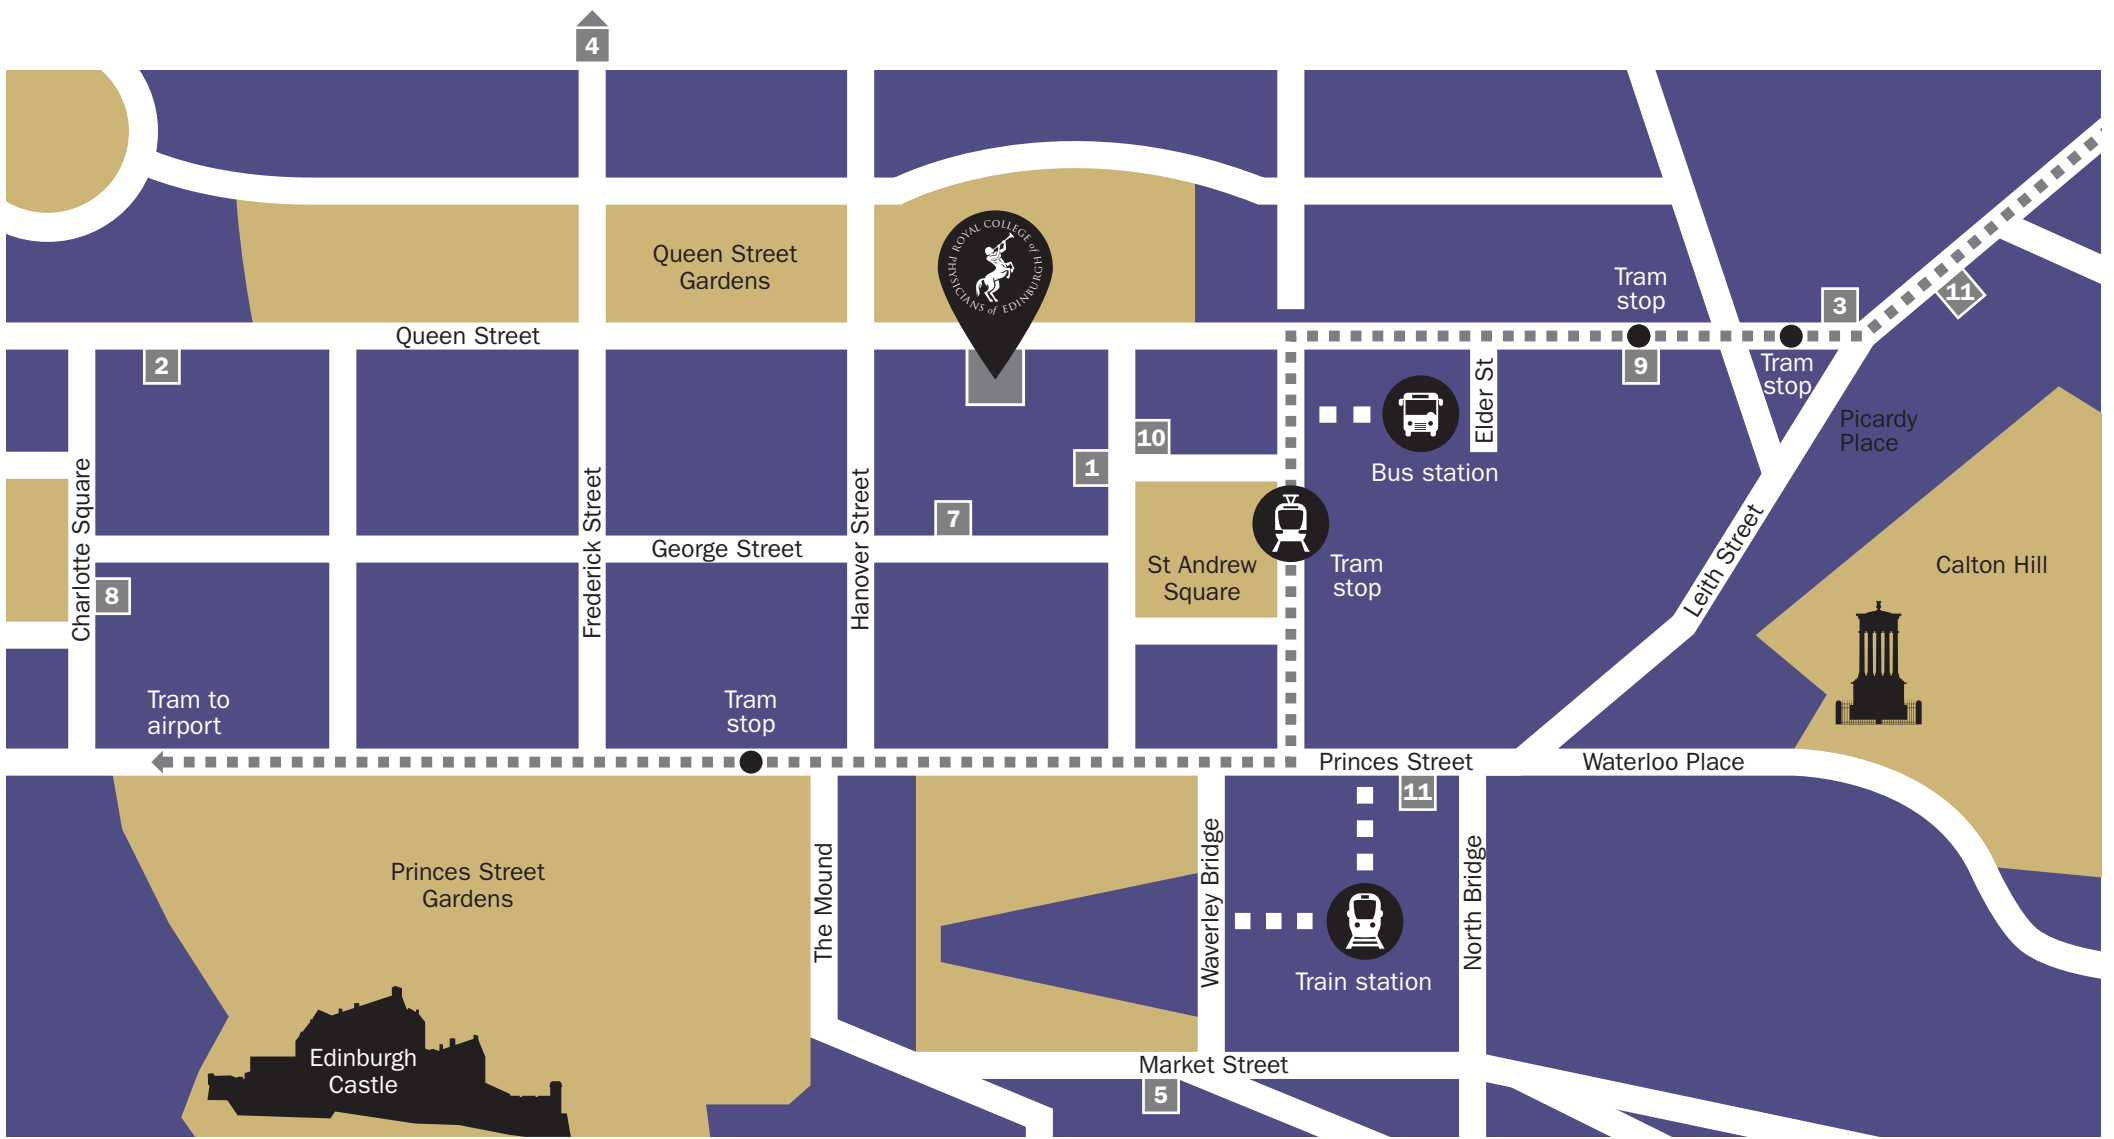

Distance to RCPE: 0.5 mile/11 mins walk

Special rate to RCPE: 10% off best available rate  
(select corporate/promo and add code R4P)

---

Only registered Fellows and Members of the RCPE and approved  
external clients may use these rooms

**Map key**

★★★★	★★★★★	★★★★★★
1 IBIS Styles Edinburgh	7 InterContinental Edinburgh The George	12 The Balmoral Edinburgh
2 YOTEL Edinburgh	8 Kimpton Hotel Charlotte Square	
3 Holiday Inn Express	9 Hotel Indigo York Place	
4 Village Hotel Edinburgh	10 Malmaison Edinburgh City	
5 Motel 1	11 Courtyard Marriott Edinburgh	
6 Cityroomz		